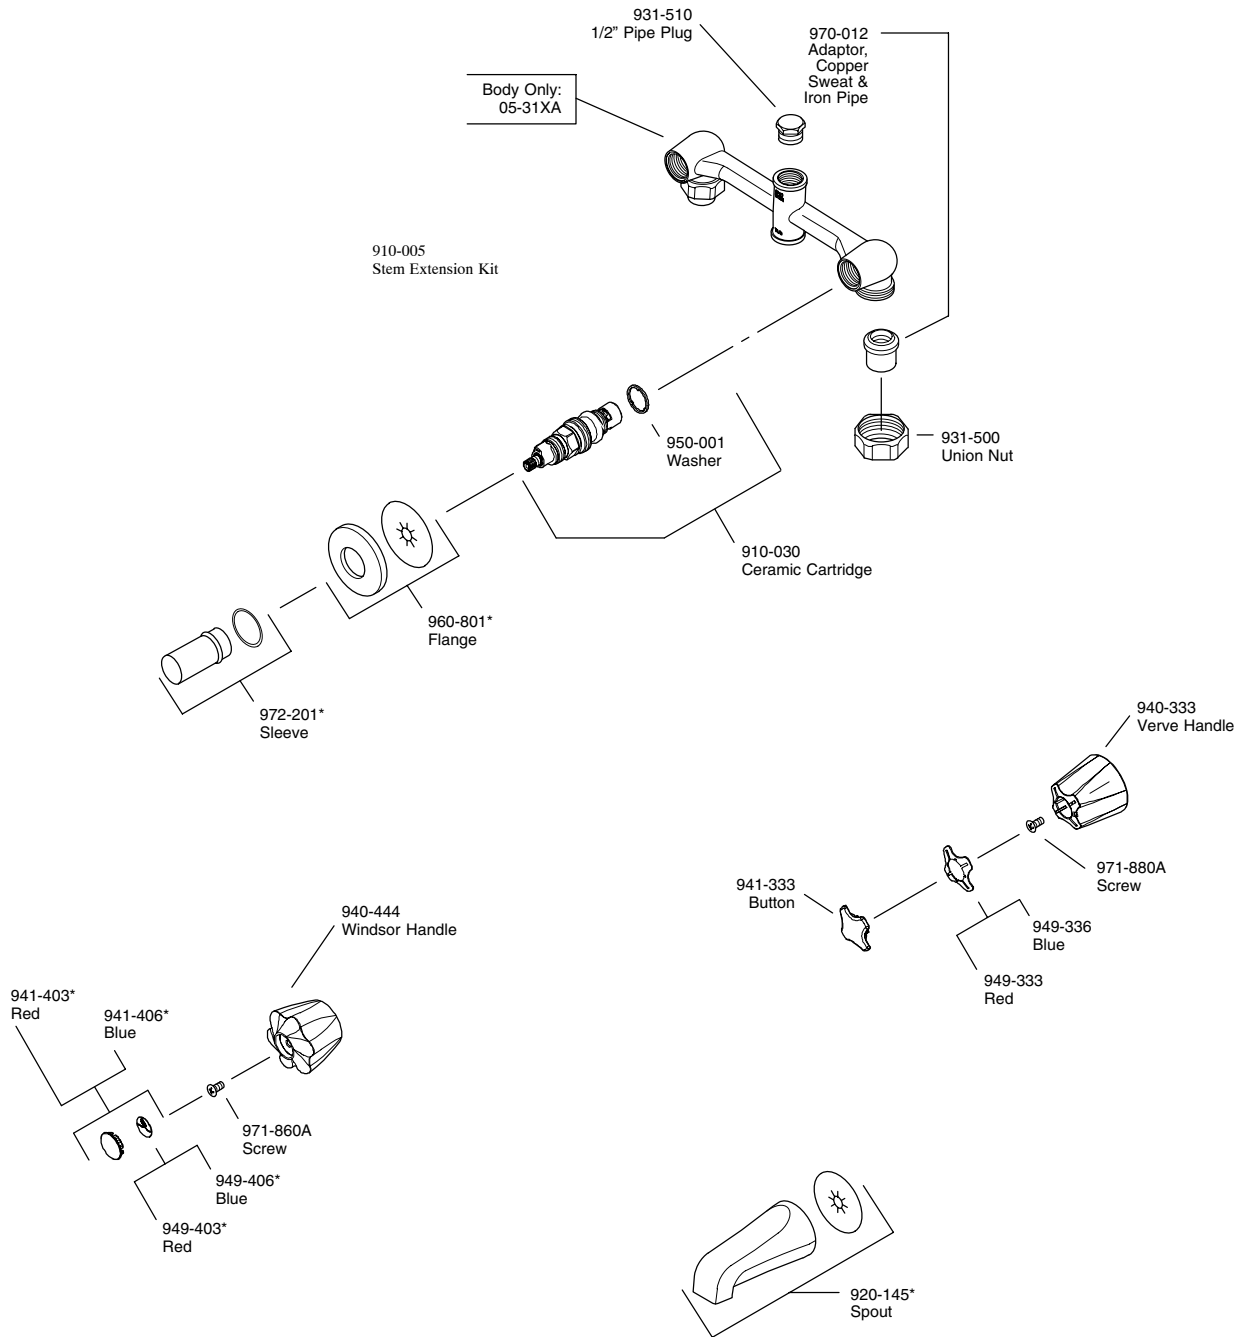

PARTS EXPLOSION

05 SERIES: VERVE® & WINDSOR® TRIM

Complete Trim Kits
Includes tub spout & trim.
05-911 Verve trim

Spare Parts:
* Letter Designates Finish
A - Polished Chrome